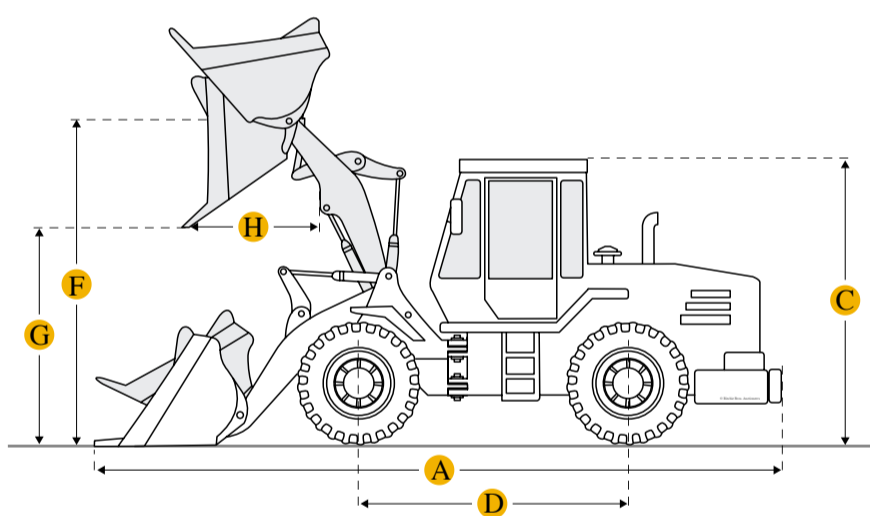

Case 621F Wheel Loader

Units

Imperial

Metric

Dimensions

Bucket

Bucket Capacity - Heaped

2.69 yd³

Breakout Force

25425.89 lb

Dimensions

E **Ground Clearance**

1.22 ft in

A **Length With Bucket On Ground**

24 ft in

B **Width Over Tires**

8.28 ft in

C	Height To Top Of Cab	11.14 ft in
D	Wheelbase	9.52 ft in
F	Hinge Pin - Max Height	12.57 ft in
H	Reach At Max Lift And Dump	4.9 ft in
	Turning Radius - Outside	17.21 ft in
	Dump Reach @ Full Height, 45° Dump: Bucket	3.18 ft in

Static Tipping Weight	19559.5 lb
Operating Voltage	24 V
Alternator Supplied Amperage	120 amps
Rear Axle Oscillation	24 degrees
Transmission	
Differential Lock	F: LSD / R: LSD
Transmission Type	Powershift
Number Of Forward Gears	4
Number Of Reverse Gears	3
Max Speed - Forward	24 mph
Max Speed - Reverse	15.5 mph
Hydraulic System	
Steering Pump Type	Articulation
Maximum System Pressure	3625 psi
Pump Flow Capacity	45.2 gal/min
Pump Type	Axial Piston Pump
Brakes	
Service Brake	Wet Multi Disc