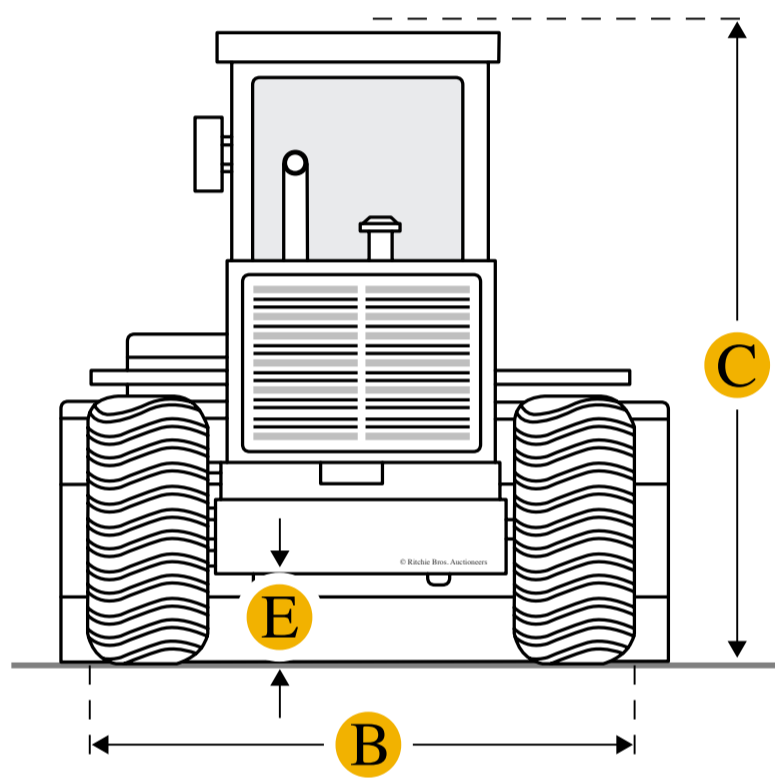

Case 621F Wheel Loader

Units

Imperial

Metric

Dimensions

Bucket

Bucket Capacity - Heaped

2.69 yd³

Breakout Force

25425.89 lb

Dimensions

E **Ground Clearance**

1.22 ft in

A **Length With Bucket On Ground**

24 ft in

B **Width Over Tires**

8.28 ft in

C	Height To Top Of Cab	11.14 ft in
D	Wheelbase	9.52 ft in
F	Hinge Pin - Max Height	12.57 ft in
H	Reach At Max Lift And Dump	4.9 ft in
	Turning Radius - Outside	17.21 ft in
	Dump Reach @ Full Height, 45° Dump: Bucket	3.18 ft in